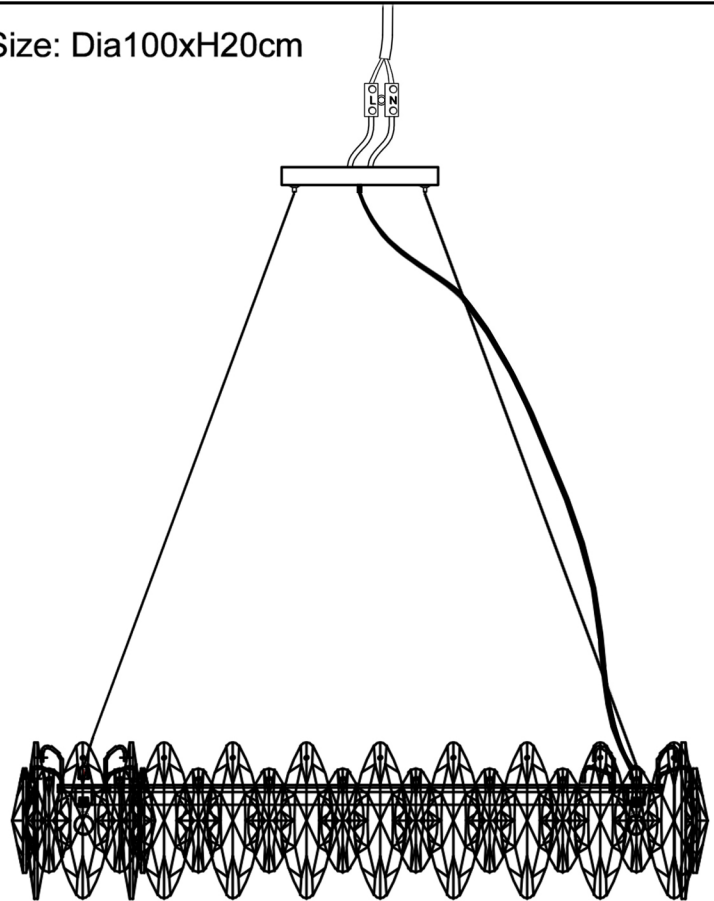

Installation Instruction

PLEASE NOTE:

Please keep the electricity powered off during the installation process!

1. Fix the mounting bracket to the ceiling
2. Install the LED Bulbs and test whether the circuit is unobstructed
3. Please install the crystal according to the picture below

Size: Dia100xH20cm

Crystal hanging method:

Please hang the big crystal on the high Stand and the small crystal on the low stand.

18.5cm

12.5cm

If you have any questions, please feel free contact to us, THANK YOU!