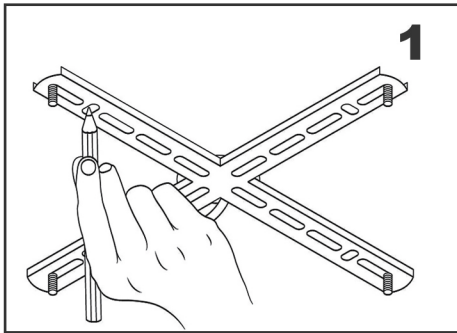

Installation Instruction

PLEASE NOTE:

Please keep the electricity powered off during the installation process!

1. Fix the mounting bracket to the ceiling
2. Install the LED Bulbs and test whether the circuit is unobstructed
3. Please install the crystal according to the picture below

Size: Dia100xH20cm

Crystal hanging method:

Please hang the big crystal on the high Stand and the small crystal on the low stand.

18.5cm

12.5cm

If you have any questions, please feel free contact to us, THANK YOU!