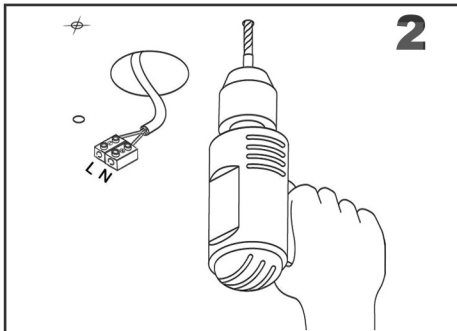

Installation Instruction

PLEASE NOTE:

Please keep the electricity powered off during the installation process!

1. Fix the mounting bracket to the ceiling
2. Install the LED Bulbs and test whether the circuit is unobstructed
3. Please install the crystal according to the picture below

Size: Dia100xH20cm

Crystal hanging method:

Please hang the big crystal on the high Stand and the small crystal on the low stand.

18.5cm

12.5cm

If you have any questions, please feel free contact to us, THANK YOU!