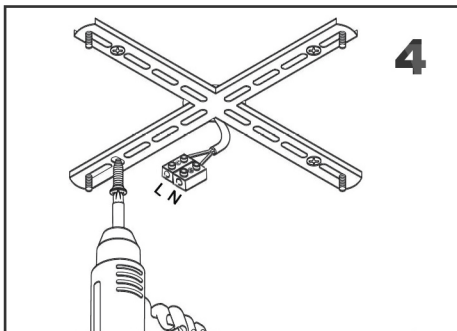

Installation Instruction

PLEASE NOTE:

Please keep the electricity powered off during the installation process!

1. Fix the mounting bracket to the ceiling
2. Install the LED Bulbs and test whether the circuit is unobstructed
3. Please install the crystal according to the picture below

Size: Dia100xH20cm

Crystal hanging method:

Please hang the big crystal on the high Stand and the small crystal on the low stand.

18.5cm

12.5cm

If you have any questions, please feel free contact to us, THANK YOU!