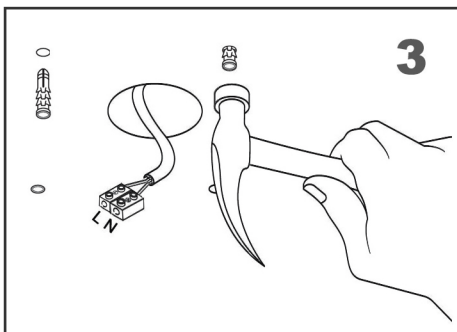

Installation Instruction

PLEASE NOTE:

Please keep the electricity powered off during the installation process!

1. Fix the mounting bracket to the ceiling
2. Install the LED Bulbs and test whether the circuit is unobstructed
3. Please install the crystal according to the picture below

Size: Dia100xH20cm

Crystal hanging method:

Please hang the big crystal on the high Stand and the small crystal on the low stand.

18.5cm

12.5cm

If you have any questions, please feel free contact to us, THANK YOU!