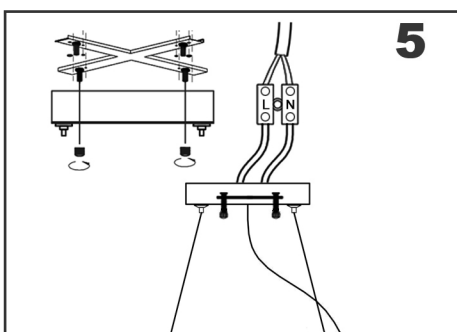

Installation Instruction

PLEASE NOTE:

Please keep the electricity powered off during the installation process!

1. Fix the mounting bracket to the ceiling
2. Install the LED Bulbs and test whether the circuit is unobstructed
3. Please install the crystal according to the picture below

Size: Dia100xH20cm

Crystal hanging method:

Please hang the big crystal on the high Stand and the small crystal on the low stand.

18.5cm

12.5cm

If you have any questions, please feel free contact to us, THANK YOU!