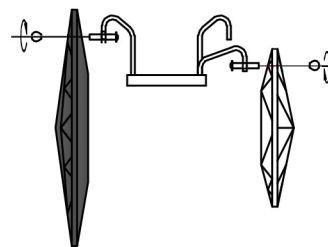

Installation Instruction

PLEASE NOTE:

Please keep the electricity powered off during the installation process!

1. Fix the mounting bracket to the ceiling
2. Install the LED Bulbs and test whether the circuit is unobstructed
3. Please install the crystal according to the picture below

Size: Dia100xH20cm

Crystal hanging method:

Please hang the big crystal on the high Stand and the small crystal on the low stand.

18.5cm

12.5cm

If you have any questions, please feel free contact to us, THANK YOU!