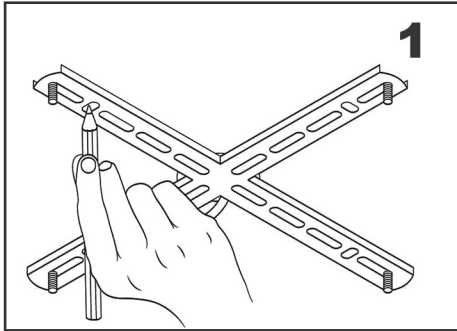

Installation Instruction

PLEASE NOTE:

Please keep the electricity powered off during the installation process!

1. Fix the mounting bracket to the ceiling
2. Install the LED Bulbs and test whether the circuit is unobstructed
3. Please install the crystal according to the picture below

Size: Dia50xH20cm

Crystal hanging method:

Please hang the big crystal on the high Stand and the small crystal on the low stand.

18.5cm

12.5cm

If you have any questions, please feel free contact to us, THANK YOU!