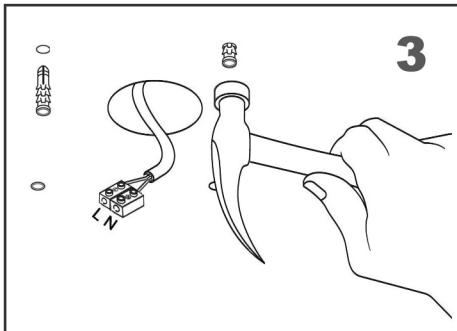

Installation Instruction

PLEASE NOTE:

Please keep the electricity powered off during the installation process!

1. Fix the mounting bracket to the ceiling
2. Install the LED Bulbs and test whether the circuit is unobstructed
3. Please install the crystal according to the picture below

Size: Dia50xH20cm

Crystal hanging method:

Please hang the big crystal on the high Stand and the small crystal on the low stand.

18.5cm

12.5cm

If you have any questions, please feel free contact to us, THANK YOU!