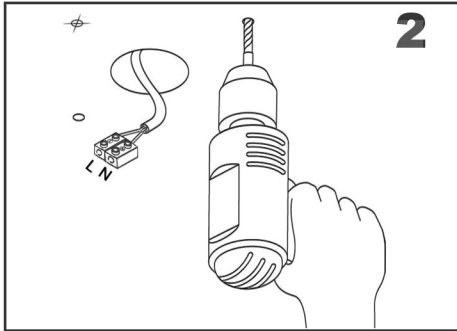

Installation Instruction

PLEASE NOTE:

Please keep the electricity powered off during the installation process!

1. Fix the mounting bracket to the ceiling
2. Install the LED Bulbs and test whether the circuit is unobstructed
3. Please install the crystal according to the picture below

Size: Dia50xH20cm

Crystal hanging method:

Please hang the big crystal on the high Stand and the small crystal on the low stand.

18.5cm

12.5cm

If you have any questions, please feel free contact to us, THANK YOU!