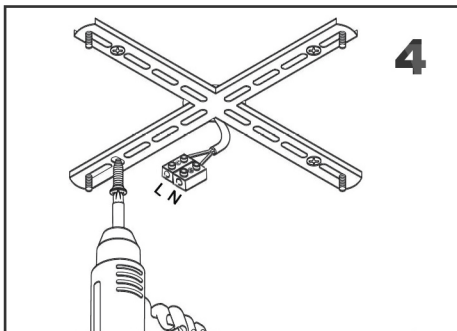

Installation Instruction

PLEASE NOTE:

Please keep the electricity powered off during the installation process!

1. Fix the mounting bracket to the ceiling
2. Install the LED Bulbs and test whether the circuit is unobstructed
3. Please install the crystal according to the picture below

Size: Dia50xH20cm

Crystal hanging method:

Please hang the big crystal on the high Stand and the small crystal on the low stand.

18.5cm

12.5cm

If you have any questions, please feel free contact to us, THANK YOU!