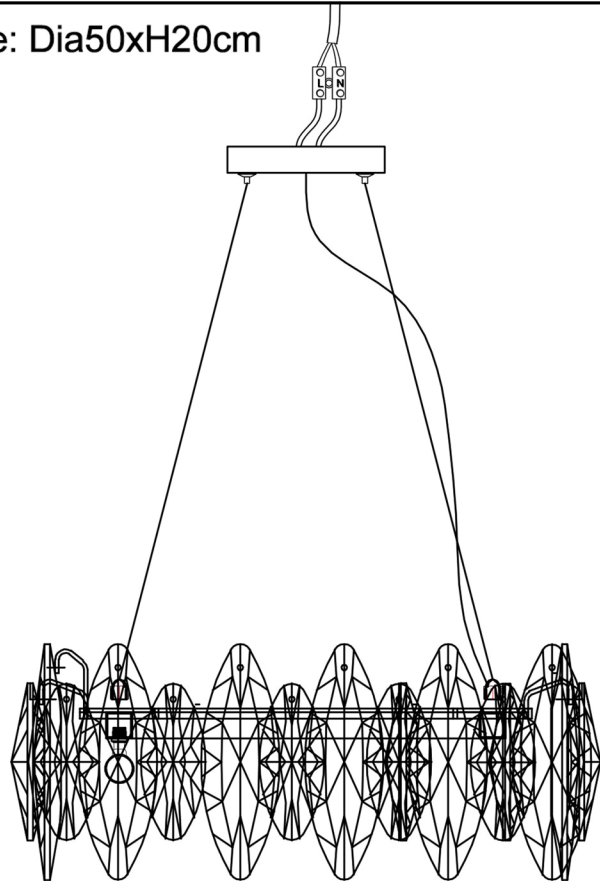

Installation Instruction

PLEASE NOTE:

Please keep the electricity powered off during the installation process!

1. Fix the mounting bracket to the ceiling
2. Install the LED Bulbs and test whether the circuit is unobstructed
3. Please install the crystal according to the picture below

Size: Dia50xH20cm

Crystal hanging method:

Please hang the big crystal on the high Stand and the small crystal on the low stand.

18.5cm

12.5cm

If you have any questions, please feel free contact to us, THANK YOU!