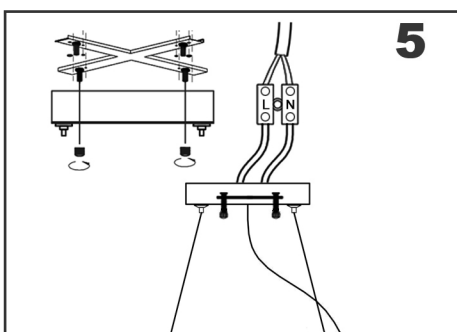

Installation Instruction

PLEASE NOTE:

Please keep the electricity powered off during the installation process!

1. Fix the mounting bracket to the ceiling
2. Install the LED Bulbs and test whether the circuit is unobstructed
3. Please install the crystal according to the picture below

Size: Dia50xH20cm

Crystal hanging method:

Please hang the big crystal on the high Stand and the small crystal on the low stand.

18.5cm

12.5cm

If you have any questions, please feel free contact to us, THANK YOU!