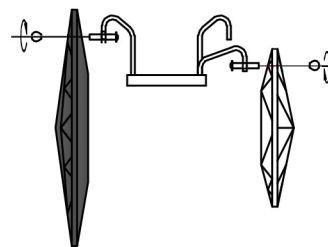

Installation Instruction

PLEASE NOTE:

Please keep the electricity powered off during the installation process!

1. Fix the mounting bracket to the ceiling
2. Install the LED Bulbs and test whether the circuit is unobstructed
3. Please install the crystal according to the picture below

Size: Dia50xH20cm

Crystal hanging method:

Please hang the big crystal on the high Stand and the small crystal on the low stand.

18.5cm

12.5cm

If you have any questions, please feel free contact to us, THANK YOU!