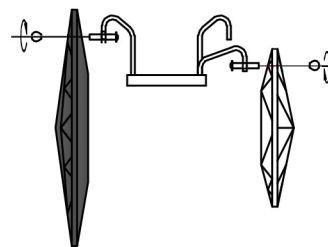

Installation Instruction

PLEASE NOTE:

Please keep the electricity powered off during the installation process!

1. Fix the mounting bracket to the ceiling
2. Install the LED Bulbs and test whether the circuit is unobstructed
3. Please install the crystal according to the picture below

Size: Dia60xH20cm

Crystal hanging method:

Please hang the big crystal on the high Stand and the small crystal on the low stand.

18.5cm

12.5cm

If you have any questions, please feel free contact to us, THANK YOU!