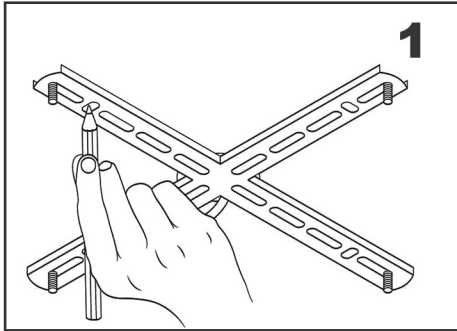

Installation Instruction

PLEASE NOTE:

Please keep the electricity powered off during the installation process!

1. Fix the mounting bracket to the ceiling
2. Install the LED Bulbs and test whether the circuit is unobstructed
3. Please install the crystal according to the picture below

Size: Dia60xH20cm

Crystal hanging method:

Please hang the big crystal on the high Stand and the small crystal on the low stand.

18.5cm

12.5cm

If you have any questions, please feel free contact to us, THANK YOU!