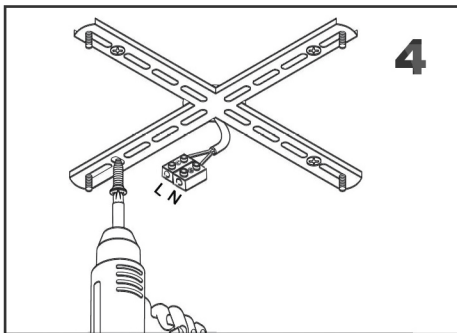

Installation Instruction

PLEASE NOTE:

Please keep the electricity powered off during the installation process!

1. Fix the mounting bracket to the ceiling
2. Install the LED Bulbs and test whether the circuit is unobstructed
3. Please install the crystal according to the picture below

Size: Dia60xH20cm

Crystal hanging method:

Please hang the big crystal on the high Stand and the small crystal on the low stand.

18.5cm

12.5cm

If you have any questions, please feel free contact to us, THANK YOU!