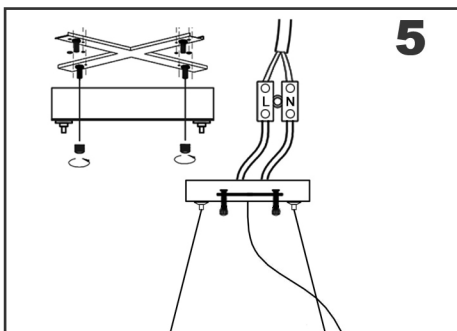

Installation Instruction

PLEASE NOTE:

Please keep the electricity powered off during the installation process!

1. Fix the mounting bracket to the ceiling
2. Install the LED Bulbs and test whether the circuit is unobstructed
3. Please install the crystal according to the picture below

Size: Dia60xH20cm

Crystal hanging method:

Please hang the big crystal on the high Stand and the small crystal on the low stand.

18.5cm

12.5cm

If you have any questions, please feel free contact to us, THANK YOU!