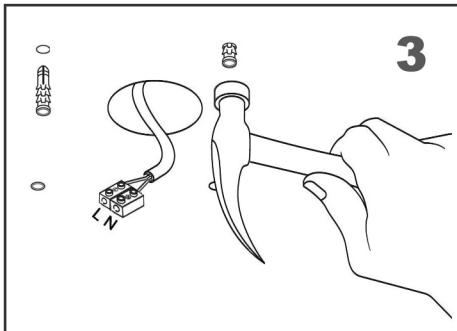

Installation Instruction

PLEASE NOTE:

Please keep the electricity powered off during the installation process!

1. Fix the mounting bracket to the ceiling
2. Install the LED Bulbs and test whether the circuit is unobstructed
3. Please install the crystal according to the picture below

Size: Dia60xH20cm

Crystal hanging method:

Please hang the big crystal on the high Stand and the small crystal on the low stand.

18.5cm

12.5cm

If you have any questions, please feel free contact to us, THANK YOU!