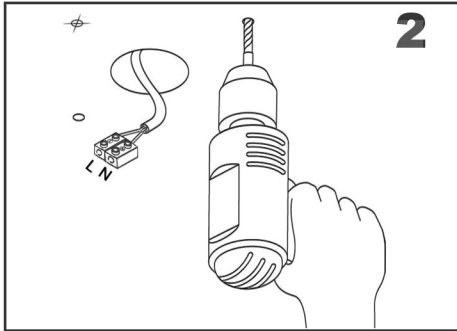

Installation Instruction

PLEASE NOTE:

Please keep the electricity powered off during the installation process!

1. Fix the mounting bracket to the ceiling
2. Install the LED Bulbs and test whether the circuit is unobstructed
3. Please install the crystal according to the picture below

Size: Dia60xH20cm

Crystal hanging method:

Please hang the big crystal on the high Stand and the small crystal on the low stand.

18.5cm

12.5cm

If you have any questions, please feel free contact to us, THANK YOU!