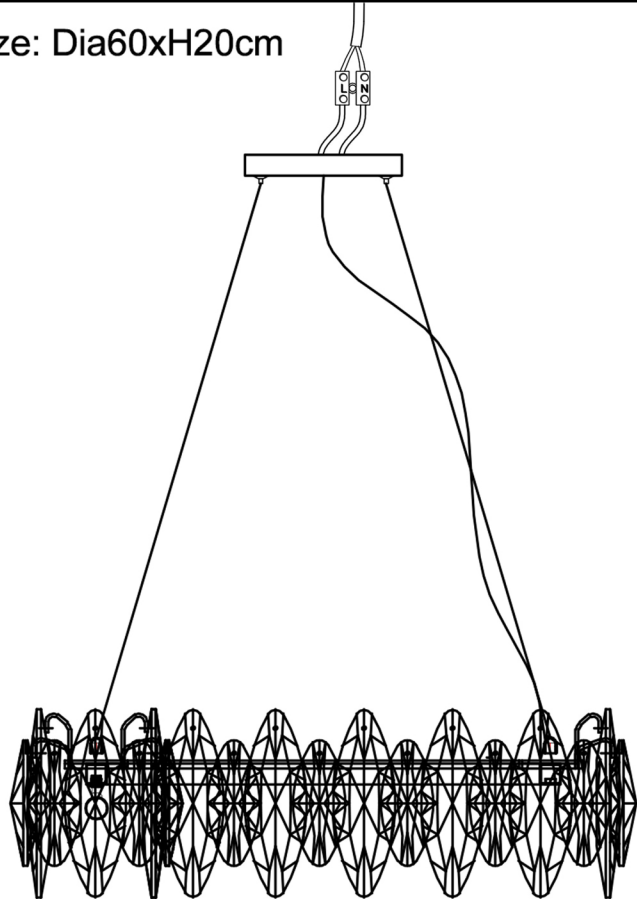

Installation Instruction

PLEASE NOTE:

Please keep the electricity powered off during the installation process!

1. Fix the mounting bracket to the ceiling
2. Install the LED Bulbs and test whether the circuit is unobstructed
3. Please install the crystal according to the picture below

Size: Dia60xH20cm

Crystal hanging method:

Please hang the big crystal on the high Stand and the small crystal on the low stand.

18.5cm

12.5cm

If you have any questions, please feel free contact to us, THANK YOU!