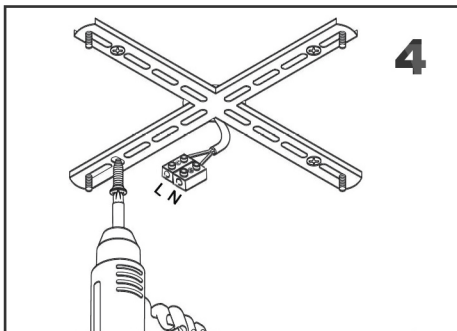

Installation Instruction

PLEASE NOTE:

Please keep the electricity powered off during the installation process!

1. Fix the mounting bracket to the ceiling
2. Install the LED Bulbs and test whether the circuit is unobstructed
3. Please install the crystal according to the picture below

Size: Dia80xH20cm

Crystal hanging method:

Please hang the big crystal on the high Stand and the small crystal on the low stand.

18.5cm

12.5cm

If you have any questions, please feel free contact to us, THANK YOU!