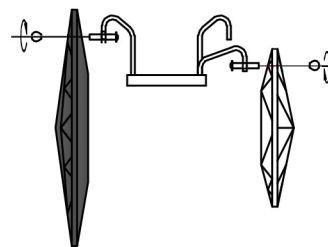

Installation Instruction

PLEASE NOTE:

Please keep the electricity powered off during the installation process!

1. Fix the mounting bracket to the ceiling
2. Install the LED Bulbs and test whether the circuit is unobstructed
3. Please install the crystal according to the picture below

Size: Dia80xH20cm

Crystal hanging method:

Please hang the big crystal on the high Stand and the small crystal on the low stand.

18.5cm

12.5cm

If you have any questions, please feel free contact to us, THANK YOU!