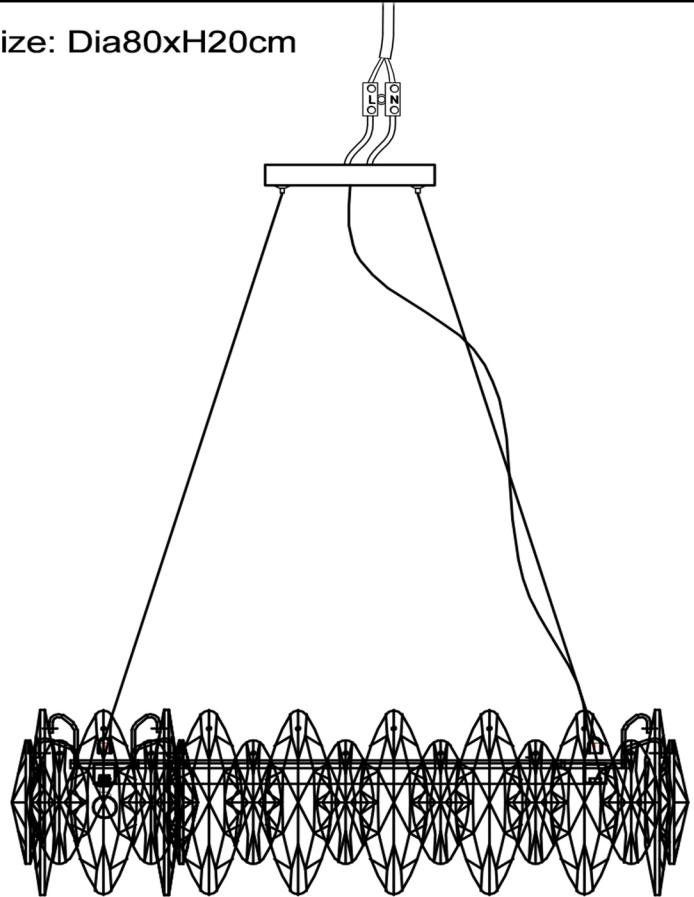

Installation Instruction

PLEASE NOTE:

Please keep the electricity powered off during the installation process!

1. Fix the mounting bracket to the ceiling
2. Install the LED Bulbs and test whether the circuit is unobstructed
3. Please install the crystal according to the picture below

Size: Dia80xH20cm

Crystal hanging method:

Please hang the big crystal on the high Stand and the small crystal on the low stand.

18.5cm

12.5cm

If you have any questions, please feel free contact to us, THANK YOU!