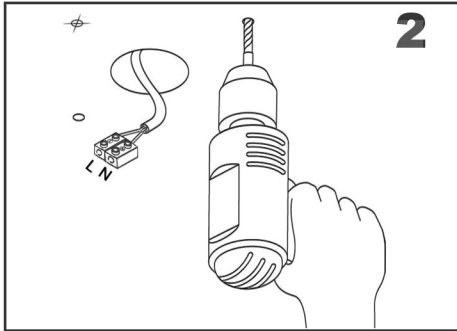

Installation Instruction

PLEASE NOTE:

Please keep the electricity powered off during the installation process!

1. Fix the mounting bracket to the ceiling
2. Install the LED Bulbs and test whether the circuit is unobstructed
3. Please install the crystal according to the picture below

Size: Dia80xH20cm

Crystal hanging method:

Please hang the big crystal on the high Stand and the small crystal on the low stand.

18.5cm

12.5cm

If you have any questions, please feel free contact to us, THANK YOU!