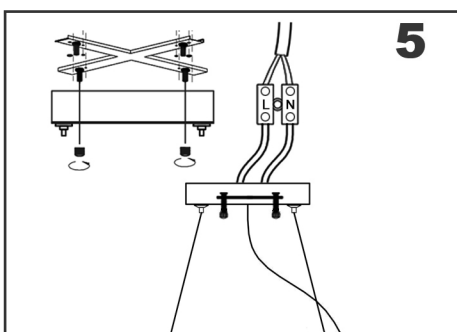

Installation Instruction

PLEASE NOTE:

Please keep the electricity powered off during the installation process!

1. Fix the mounting bracket to the ceiling
2. Install the LED Bulbs and test whether the circuit is unobstructed
3. Please install the crystal according to the picture below

Size: Dia80xH20cm

Crystal hanging method:

Please hang the big crystal on the high Stand and the small crystal on the low stand.

18.5cm

12.5cm

If you have any questions, please feel free contact to us, THANK YOU!