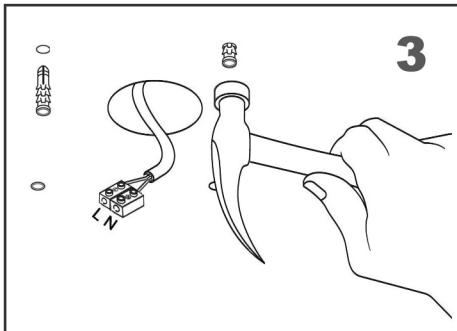

Installation Instruction

PLEASE NOTE:

Please keep the electricity powered off during the installation process!

1. Fix the mounting bracket to the ceiling
2. Install the LED Bulbs and test whether the circuit is unobstructed
3. Please install the crystal according to the picture below

Size: Dia80xH20cm

Crystal hanging method:

Please hang the big crystal on the high Stand and the small crystal on the low stand.

18.5cm

12.5cm

If you have any questions, please feel free contact to us, THANK YOU!