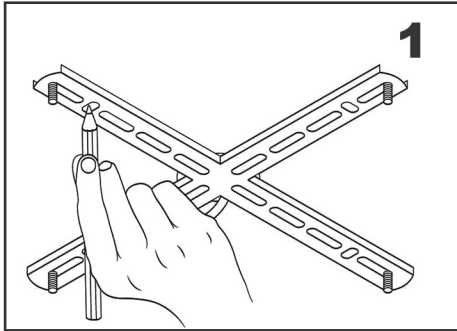

Installation Instruction

PLEASE NOTE:

Please keep the electricity powered off during the installation process!

1. Fix the mounting bracket to the ceiling
2. Install the LED Bulbs and test whether the circuit is unobstructed
3. Please install the crystal according to the picture below

Size: Dia80xH20cm

Crystal hanging method:

Please hang the big crystal on the high Stand and the small crystal on the low stand.

18.5cm

12.5cm

If you have any questions, please feel free contact to us, THANK YOU!