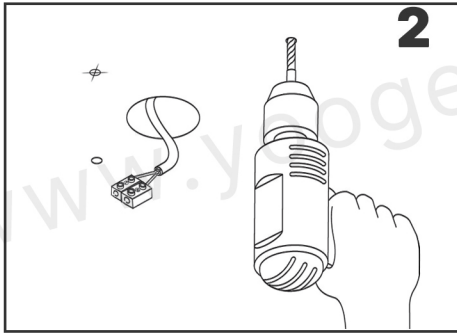

PLEASE NOTE:

Please keep the electricity powered off during the installation process!

1. Fix the mounting bracket to the ceiling
2. Install the LED Bulbs and test whether the circuit is unobstructed
3. Please install the crystal according to the picture below

Crystal hanging method:

Please hang the big crystal on the high Stand and the small crystal on the low stand.

7.3"

4.9"

If you have any questions, please feel free contact to us, THANK YOU!

 : sales@yoogee-lighting.com