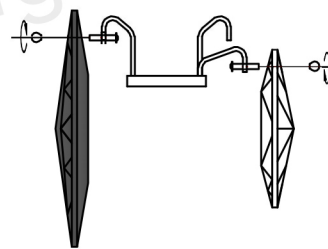

PLEASE NOTE:

Please keep the electricity powered off during the installation process!

1. Fix the mounting bracket to the ceiling
2. Install the LED Bulbs and test whether the circuit is unobstructed
3. Please install the crystal according to the picture below

Crystal hanging method:

Please hang the big crystal on the high Stand and the small crystal on the low stand.

7.3"

4.9"

If you have any questions, please feel free contact to us, THANK YOU!

 : sales@yoogee-lighting.com