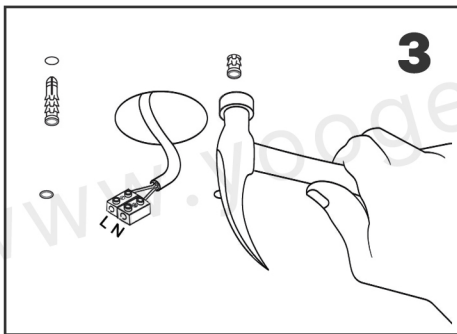

PLEASE NOTE:

Please keep the electricity powered off during the installation process!

1. Fix the mounting bracket to the ceiling
2. Install the LED Bulbs and test whether the circuit is unobstructed
3. Please install the crystal according to the picture below

Crystal hanging method:

Please hang the big crystal on the high Stand and the small crystal on the low stand.

7.3"

4.9"

If you have any questions, please feel free contact to us, THANK YOU!

 : sales@yoogee-lighting.com