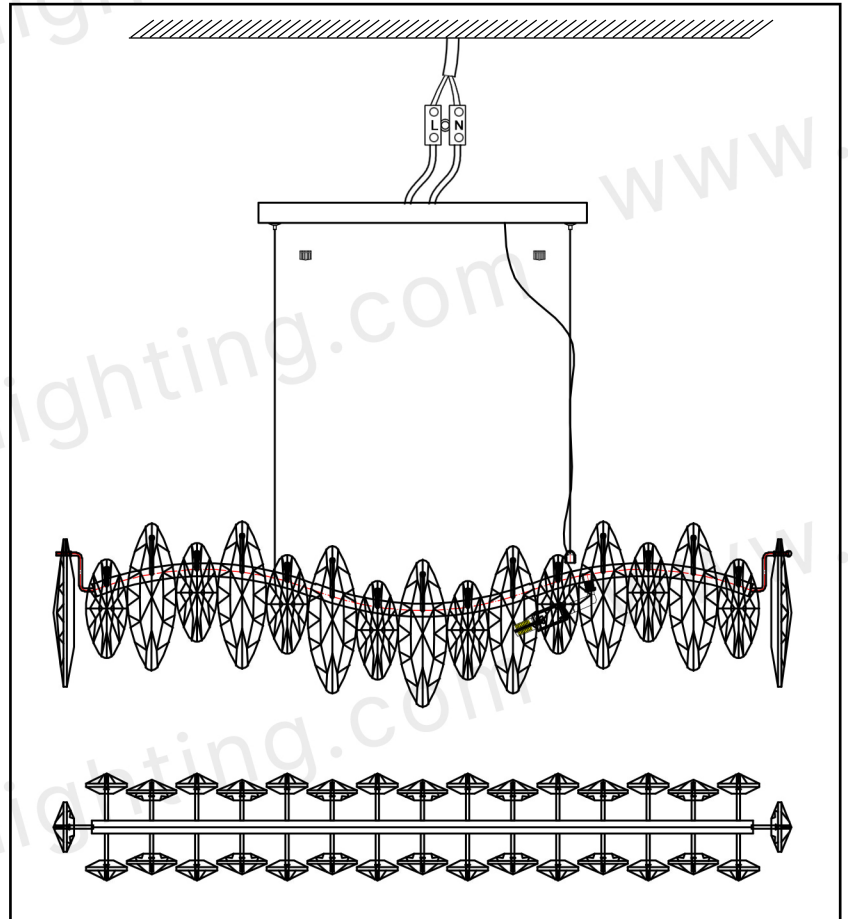

PLEASE NOTE:

Please keep the electricity powered off during the installation process!

1. Fix the mounting bracket to the ceiling
2. Install the LED Bulbs and test whether the circuit is unobstructed
3. Please install the crystal according to the picture below

Crystal hanging method:

Please hang the big crystal on the high Stand and the small crystal on the low stand.

7.3"

4.9"

If you have any questions, please feel free contact to us, THANK YOU!

 : sales@yoogee-lighting.com