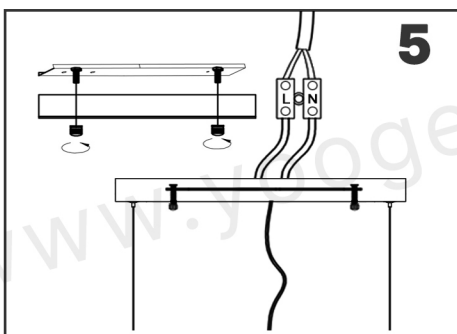

PLEASE NOTE:

Please keep the electricity powered off during the installation process!

1. Fix the mounting bracket to the ceiling
2. Install the LED Bulbs and test whether the circuit is unobstructed
3. Please install the crystal according to the picture below

Crystal hanging method:

Please hang the big crystal on the high Stand and the small crystal on the low stand.

7.3"

4.9"

If you have any questions, please feel free contact to us, THANK YOU!

 : sales@yoogee-lighting.com