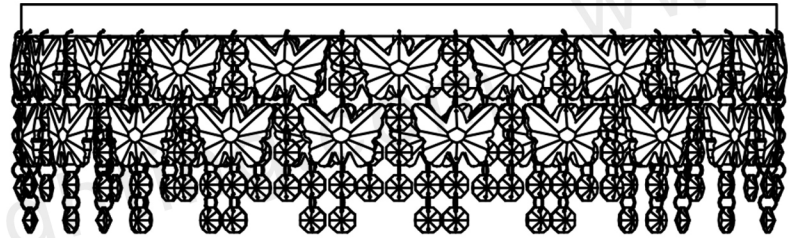

PLEASE NOTE:

Please keep the electricity powered off during the installation process!

1. Fix the mounting bracket to the ceiling.
2. Install the LED Bulbs and test whether the circuit is unobstructed.
3. Please install the crystals according to the picture.

Two different crystal strings of the same circle are fixed alternately

Serial number	Matching crystal description	Number (pieces)
A	20# octagon crystal/two	50
B	20# octagon crystal/two	50
C	70# Butterfly crystal(two holes)	100
D	20# octagon crystal/three	50
Spare parts	20# octagon crystal/two	2
	70# Butterfly crystal(two holes)	1