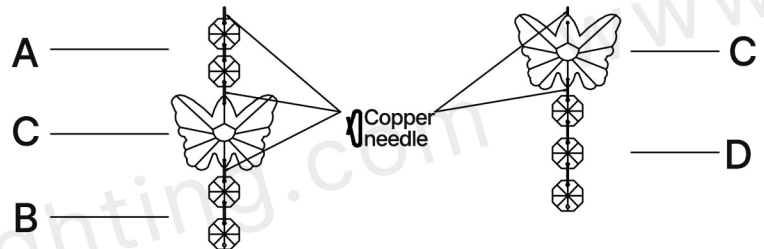

PLEASE NOTE:

Please keep the electricity powered off during the installation process!

1. Fix the mounting bracket to the ceiling.
2. Install the LED Bulbs and test whether the circuit is unobstructed.
3. Please install the crystals according to the picture.

Two different crystal strings of the same circle are fixed alternately

Serial number	Matching crystal description	Number (pieces)
A	20# octagon crystal/two	50
B	20# octagon crystal/two	50
C	70# Butterfly crystal(two holes)	100
D	20# octagon crystal/three	50
Spare parts	20# octagon crystal/two	2
	70# Butterfly crystal(two holes)	1